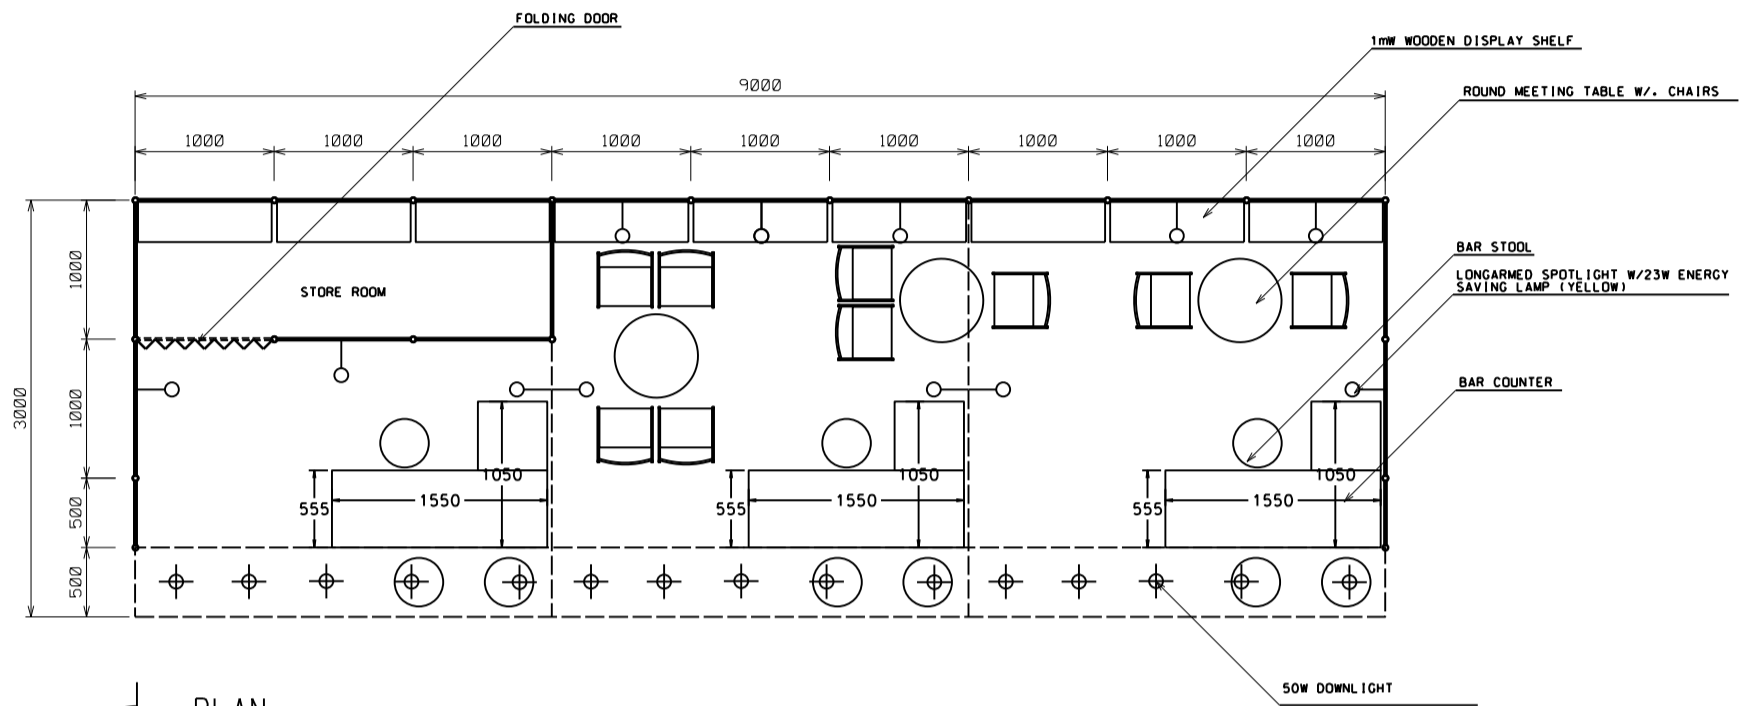

### 9M x 3M x 3.5M(H) Standard Booth (Option B)

9米乘3米乘3.5米(高)標準攤位

BOOTH SPECIFICATIONS		QTY.
	L-SHAPE BAR COUNTER	3
	1000W x 300D WOODEN DISPLAY SHELF	18
	LONGARMED SPOTLIGHT (300MM) 23WATT ENERGY SAVING LAMP (YELLOW LIGHT)	12
	ROUND MEETING TABLE	3
	BAR STOOL	9
	BLACK LEATHER CHAIR	9
	50W DOWNLIGHT	15
	RUBBISH BIN & CARPET (27sqm.)	