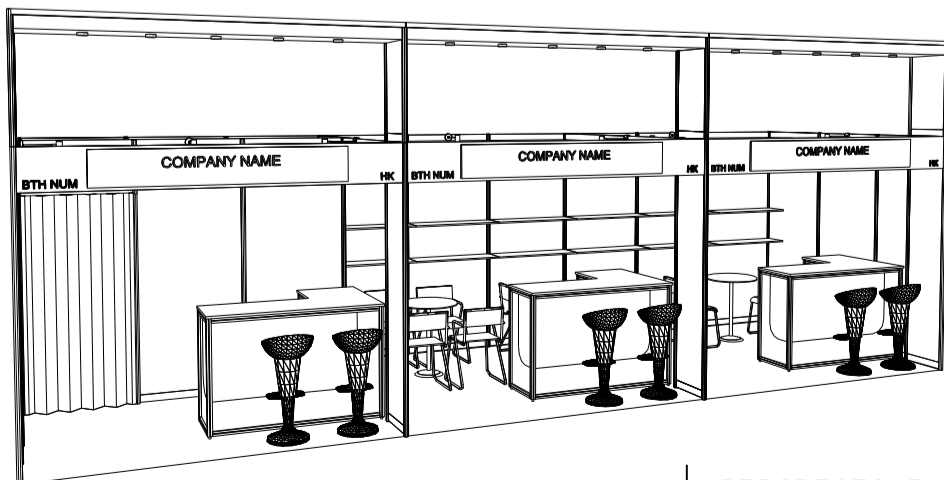

### 9M x 3M x 3.5M(H) Standard Booth (Option B)

9米乘3米乘3.5米(高)標準攤位

BOOTH SPECIFICATIONS		QTY.
	L-SHAPE BAR COUNTER	3
	1000W x 300D WOODEN DISPLAY SHELF	18
	LONGARMED SPOTLIGHT (300MM) 23WATT ENERGY SAVING LAMP (YELLOW LIGHT)	12
	ROUND MEETING TABLE	3
	BAR STOOL	9
	BLACK LEATHER CHAIR	9
	50W DOWNLIGHT	15
	RUBBISH BIN & CARPET (27sqm.)	