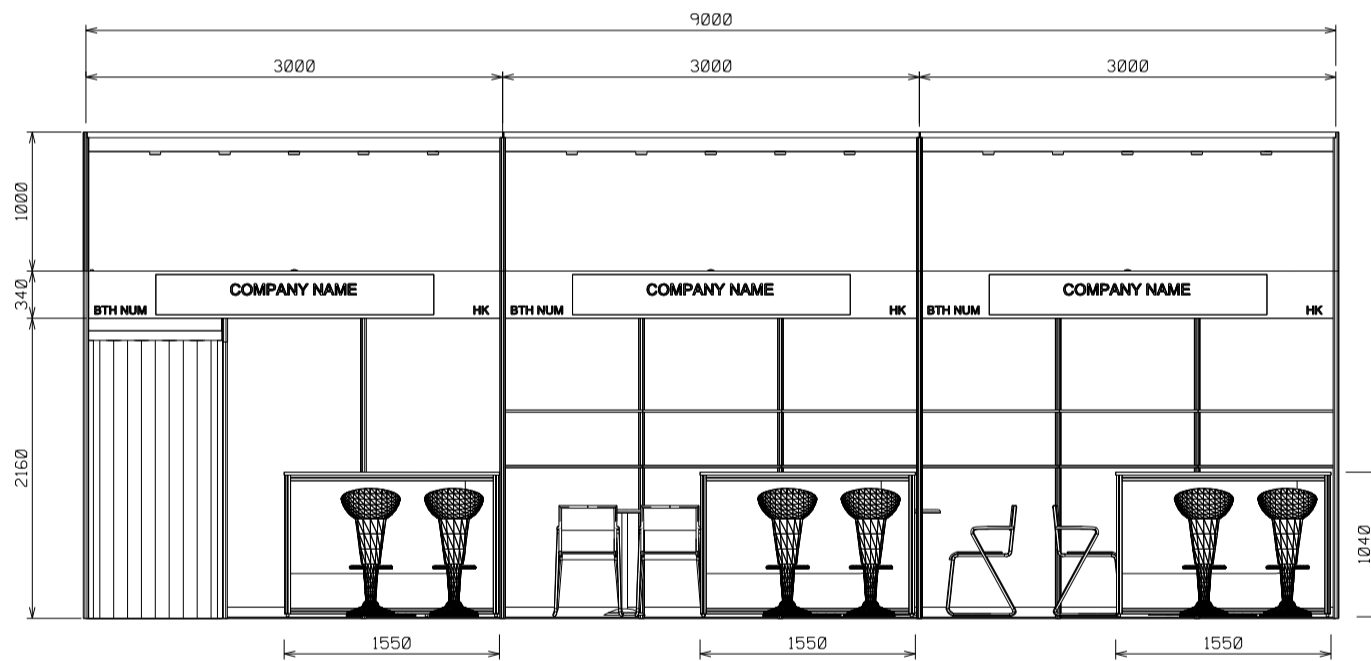

### 9M x 3M x 3.5M(H) Standard Booth (Option B)

9米乘3米乘3.5米(高)標準攤位

BOOTH SPECIFICATIONS		QTY.
	L-SHAPE BAR COUNTER	3
	1000W x 300D WOODEN DISPLAY SHELF	18
	LONGARMED SPOTLIGHT (300MM) 23WATT ENERGY SAVING LAMP (YELLOW LIGHT)	12
	ROUND MEETING TABLE	3
	BAR STOOL	9
	BLACK LEATHER CHAIR	9
	50W DOWNLIGHT	15
	RUBBISH BIN & CARPET (27sqm.)	